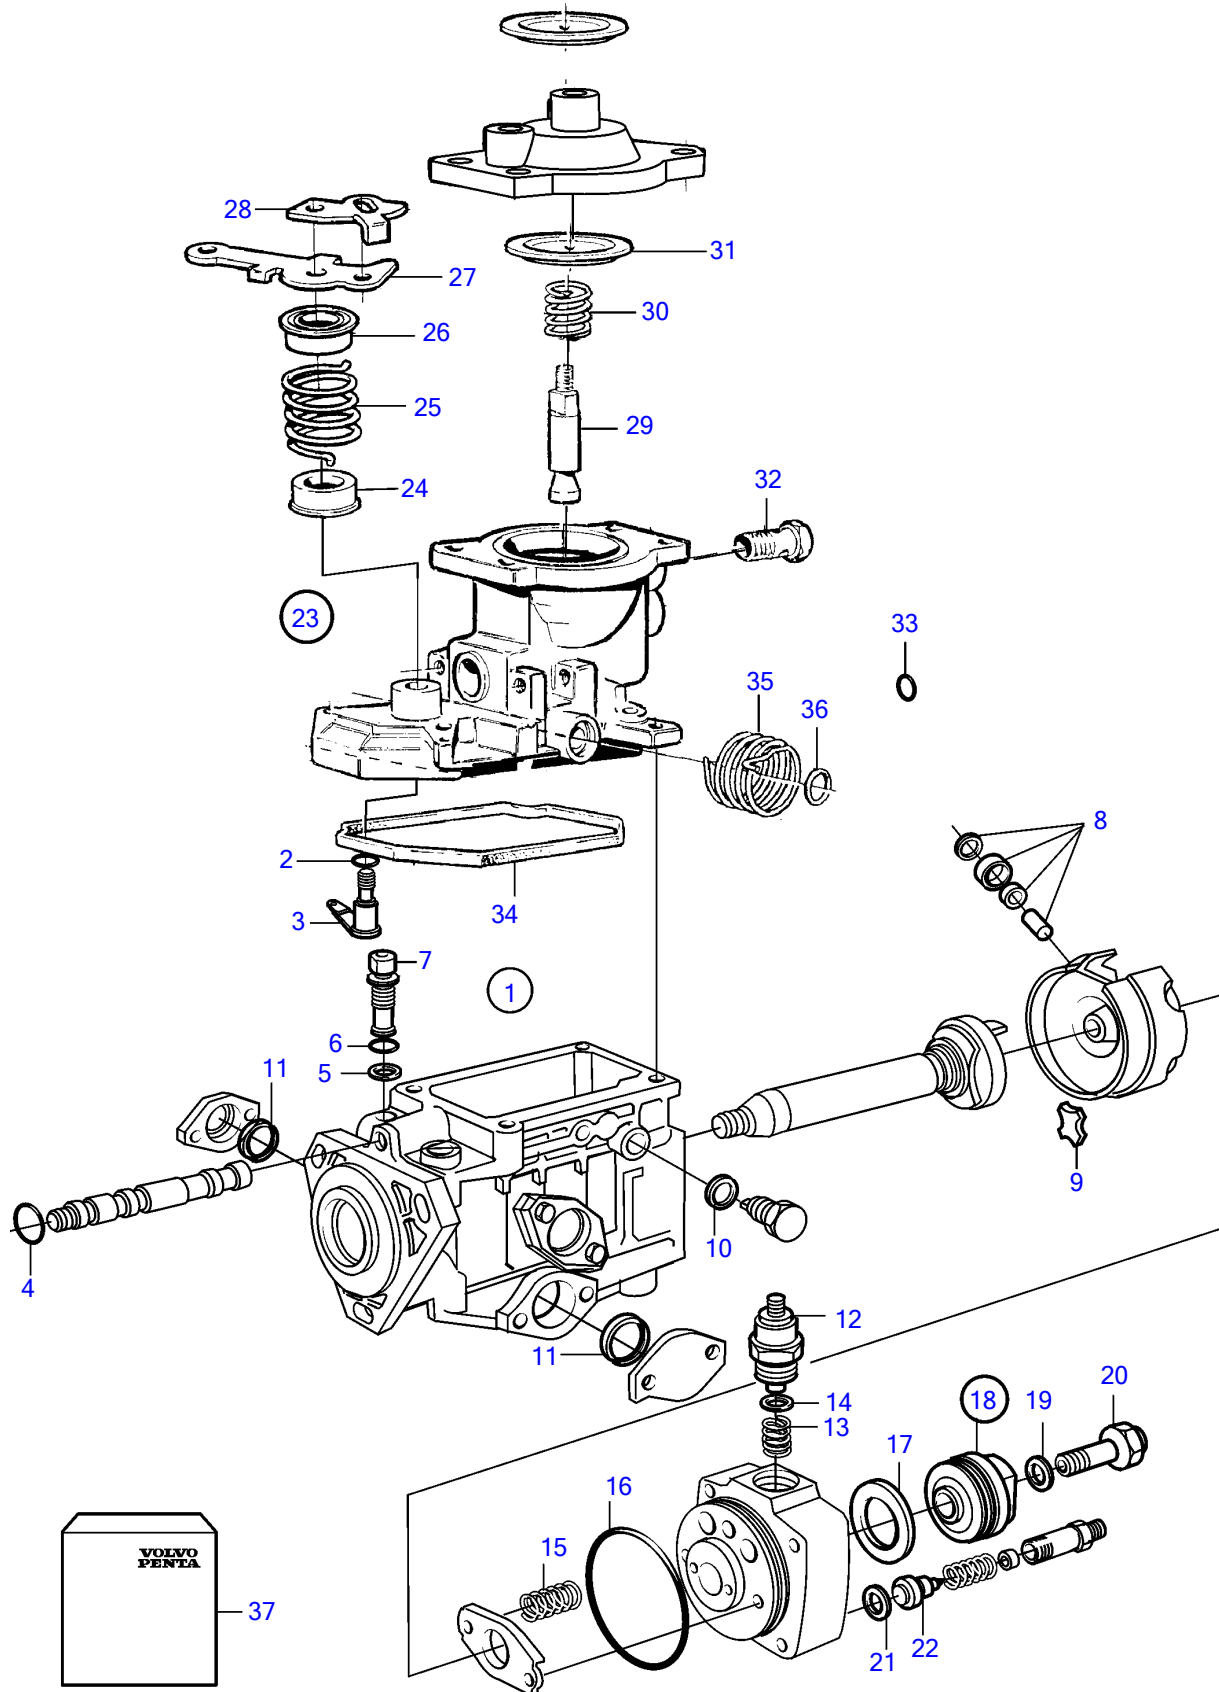

TAMD41H-A, TAMD41H-B, TAMD41P-A, TAMD41L-A, TAMD41M-A

TAMD41H-A, TAMD41H-B, TAMD41P-A, TAMD41L-A, TAMD41M-A

REF	PART NO.	QTY	DESCRIPTION	NOTES
1	860915	1	Injection pump	
2	243567	1	• Sealing ring	Included in gasket kit.
3	(244959)	1	• Shaft	Obsolete part
4	243786	1	• O-ring	Included in gasket kit.
5	861520	1	• O-ring	Included in gasket kit.
6	243520	1	• Sealing ring	Included in gasket kit.
7	(244683)	1	• Valve	Obsolete part
8	(859288)	1	• Spare parts kit	Obsolete part
9	844150	2	• Absorber	Included in gasket kit.
10	1699759	2	• Gasket	Included in gasket kit.
11	838445	1	• O-ring	Included in gasket kit.
12	876614	1	• Stop solenoid	12V
13	861208	1	• • Spring	
14		1	• O-ring	Included in gasket kit.
15	844164	1	• Spring kit	
16	(243555)	1	• Sealing ring	Included in gasket kit., Obsolete part
17	(838402)	1	• O-ring	L=36,50mm, Obsolete part
18	(844171)	1	• Fitting	Obsolete part
19	947620	1	• Gasket	L=36,70mm
20		1	• Screw	
21	845738	6	• Washer	
22	244927	6	• Delivery valve	
23		1	• Governor	
24	(1699835)	1	• Spring disc	Obsolete part
25	244967	1	• Spring	
26	244972	1	• Spring disc	
27	244961	1	• Lever	TH=1,80mm
28	244969	1	• Lever	TH=1,95mm
29		1	• Screw	TH=2.00mm
30	(859293)	1	• Compression spring	TH=2,12mm, Obsolete part
	(859294)	1	• Compression spring	TH=2.20mm, Obsolete part
	(859295)	1	• Compression spring	TH=2,32mm, Obsolete part
31	244944	1	• Diaphragm	TH=2.40mm
32	844237	1	• Hollow screw	TH=2.50mm
33	244963	1	• Shim	Included in gasket kit., TH=2,52mm
34	845785	1	• Gasket	TH=2.80mm
35	(859463)	1	• Spring	Obsolete part
36	844224	1	• O-ring	Included in gasket kit.
37	844240	1	Gasket kit	